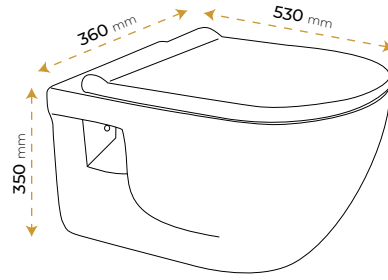

2 YIL
GARANTİ

BLUE HYGENE
TECHNOLOGY

AntiBacterial

BEYAZ

Klozetler

Sofia White

2030W

2 YIL
GARANTİ