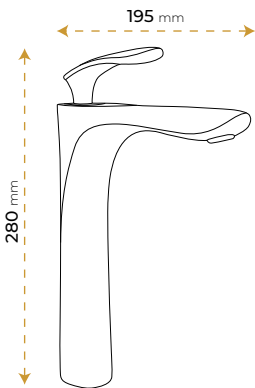

2 YIL
GARANTİ

BLUE HYGENE
TECHNOLOGY

AntiBacterial

BEYAZ

Klozetler

Sofia White

2030W

2 YIL
GARANTİ